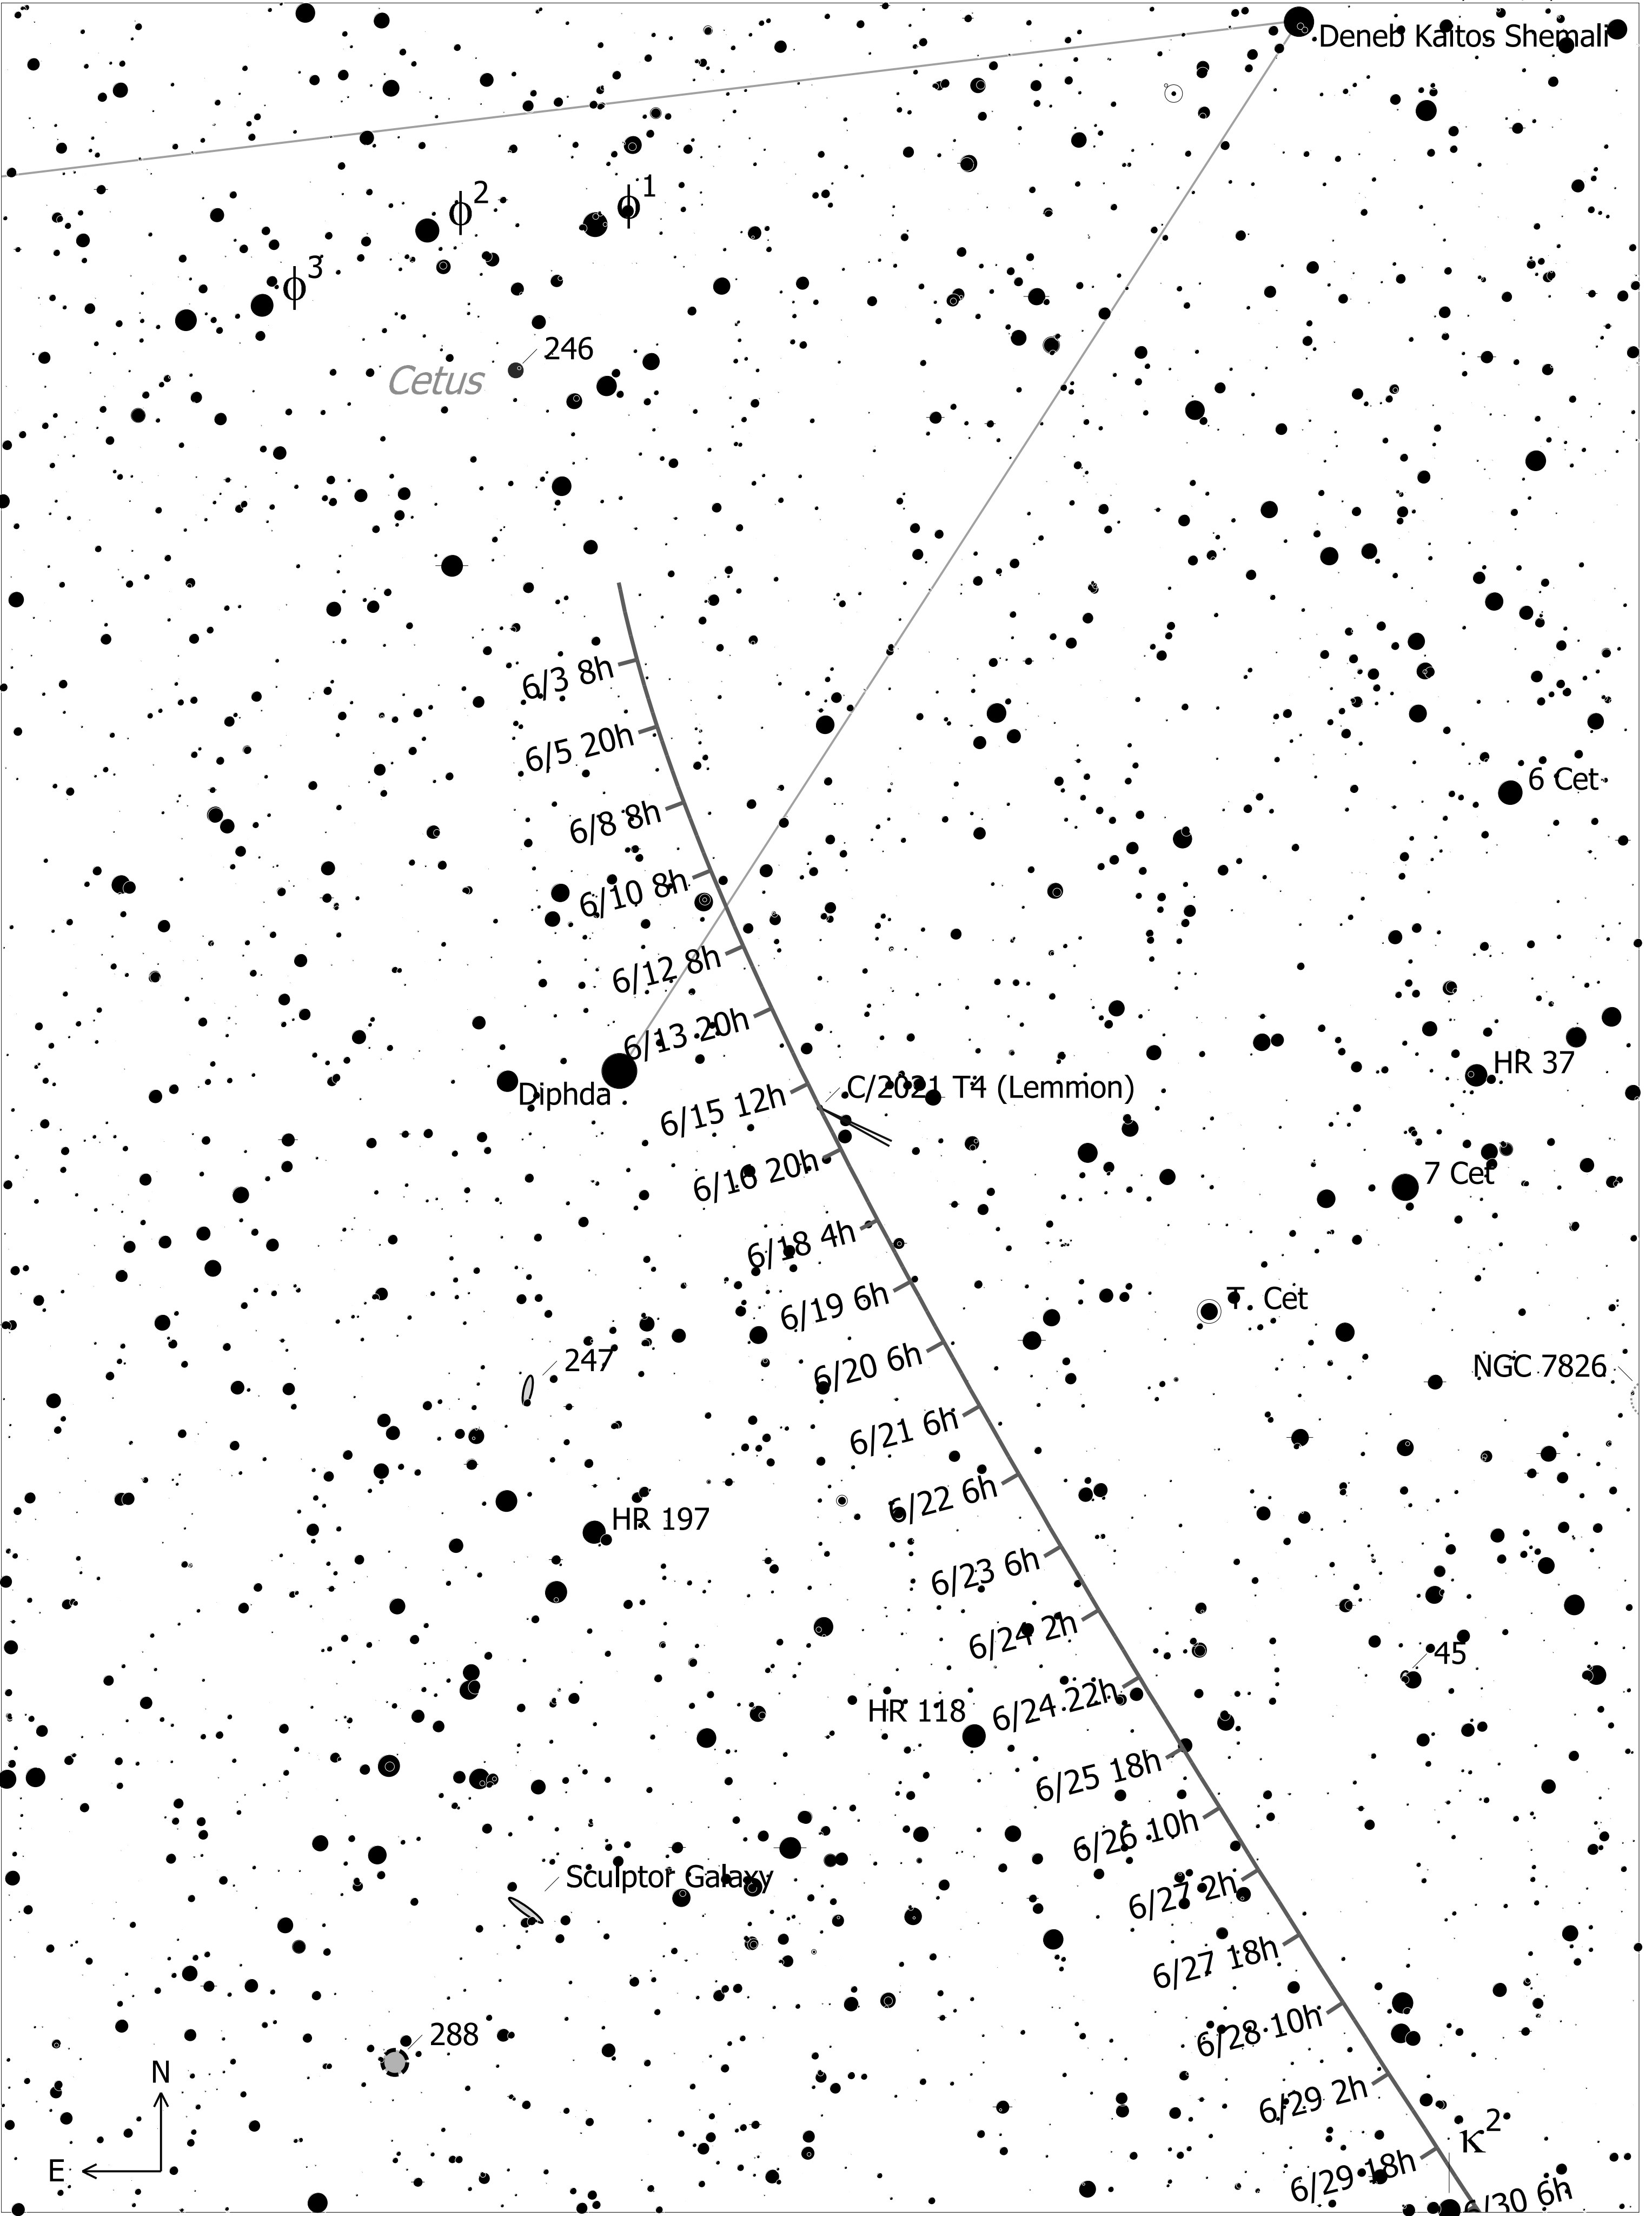

C/2021 T4 (Lemmon)

| | | | | | | | | | |
|--------------|---------------|----------------|---------------|----------------|--------------|------|-----|-----|-----|
| ● ◆ Globule | □ ⊠ Ref. Neb. | □ ⊠ HII Region | ● ◆ Quasar | ○ ⊕ Galaxy | • Mult. Star | • 10 | ● 8 | ● 6 | ● 4 |
| ○ ⊗ Open Cl. | ◇ ◆ Dark Neb. | □ ⊠ SN Remnant | ● ⊙ Planetary | ○ ⊕ Galaxy Gr. | ☄ Comet | • 11 | • 9 | • 7 | • 5 |