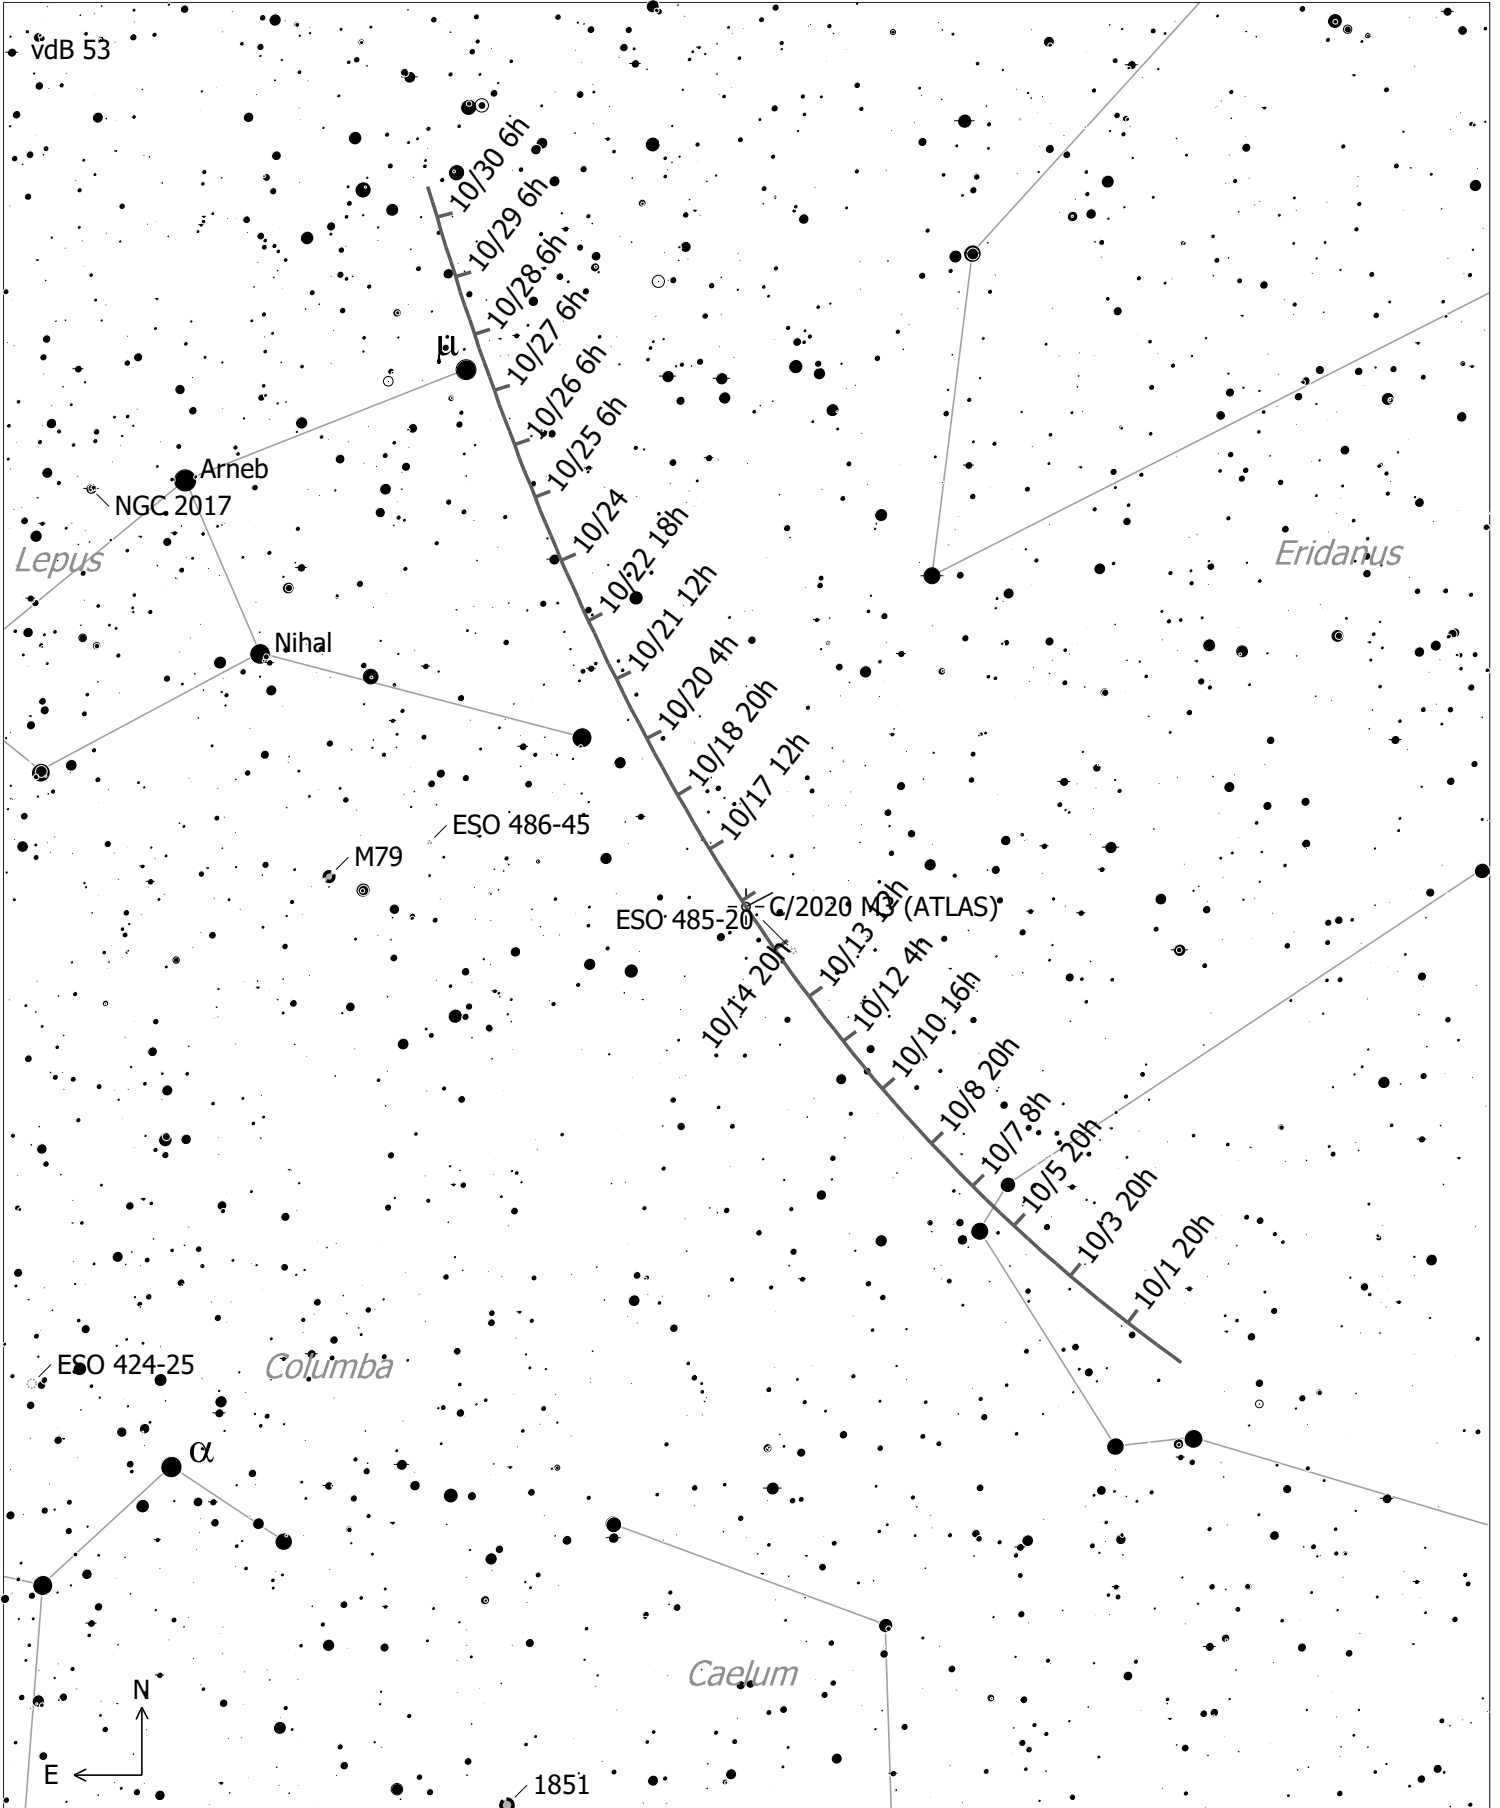

C/2020 M3 (ATLAS)

C/2020 M3 (ATLAS) (Comet)
 Magnitude: 8.67 Coma Diameter: 8.9' SBr: 22.0
 Mag/arcsec² Earth Distance: 0.5 AU

● ◊ Globule	● ⊙ Planetary	+ Mult. Star	● 6	● 2
○ Open Cl.	□ HII Region	☄ Comet	● 7	● 3
● ⊙ Globular Cl.	□ SN Remnant	○ Galaxy	● 8	● 4
	□ Ref. Neb.	○ Galaxy Gr.	● 9	● 5
	◇ Dark Neb.	● + Quasar		