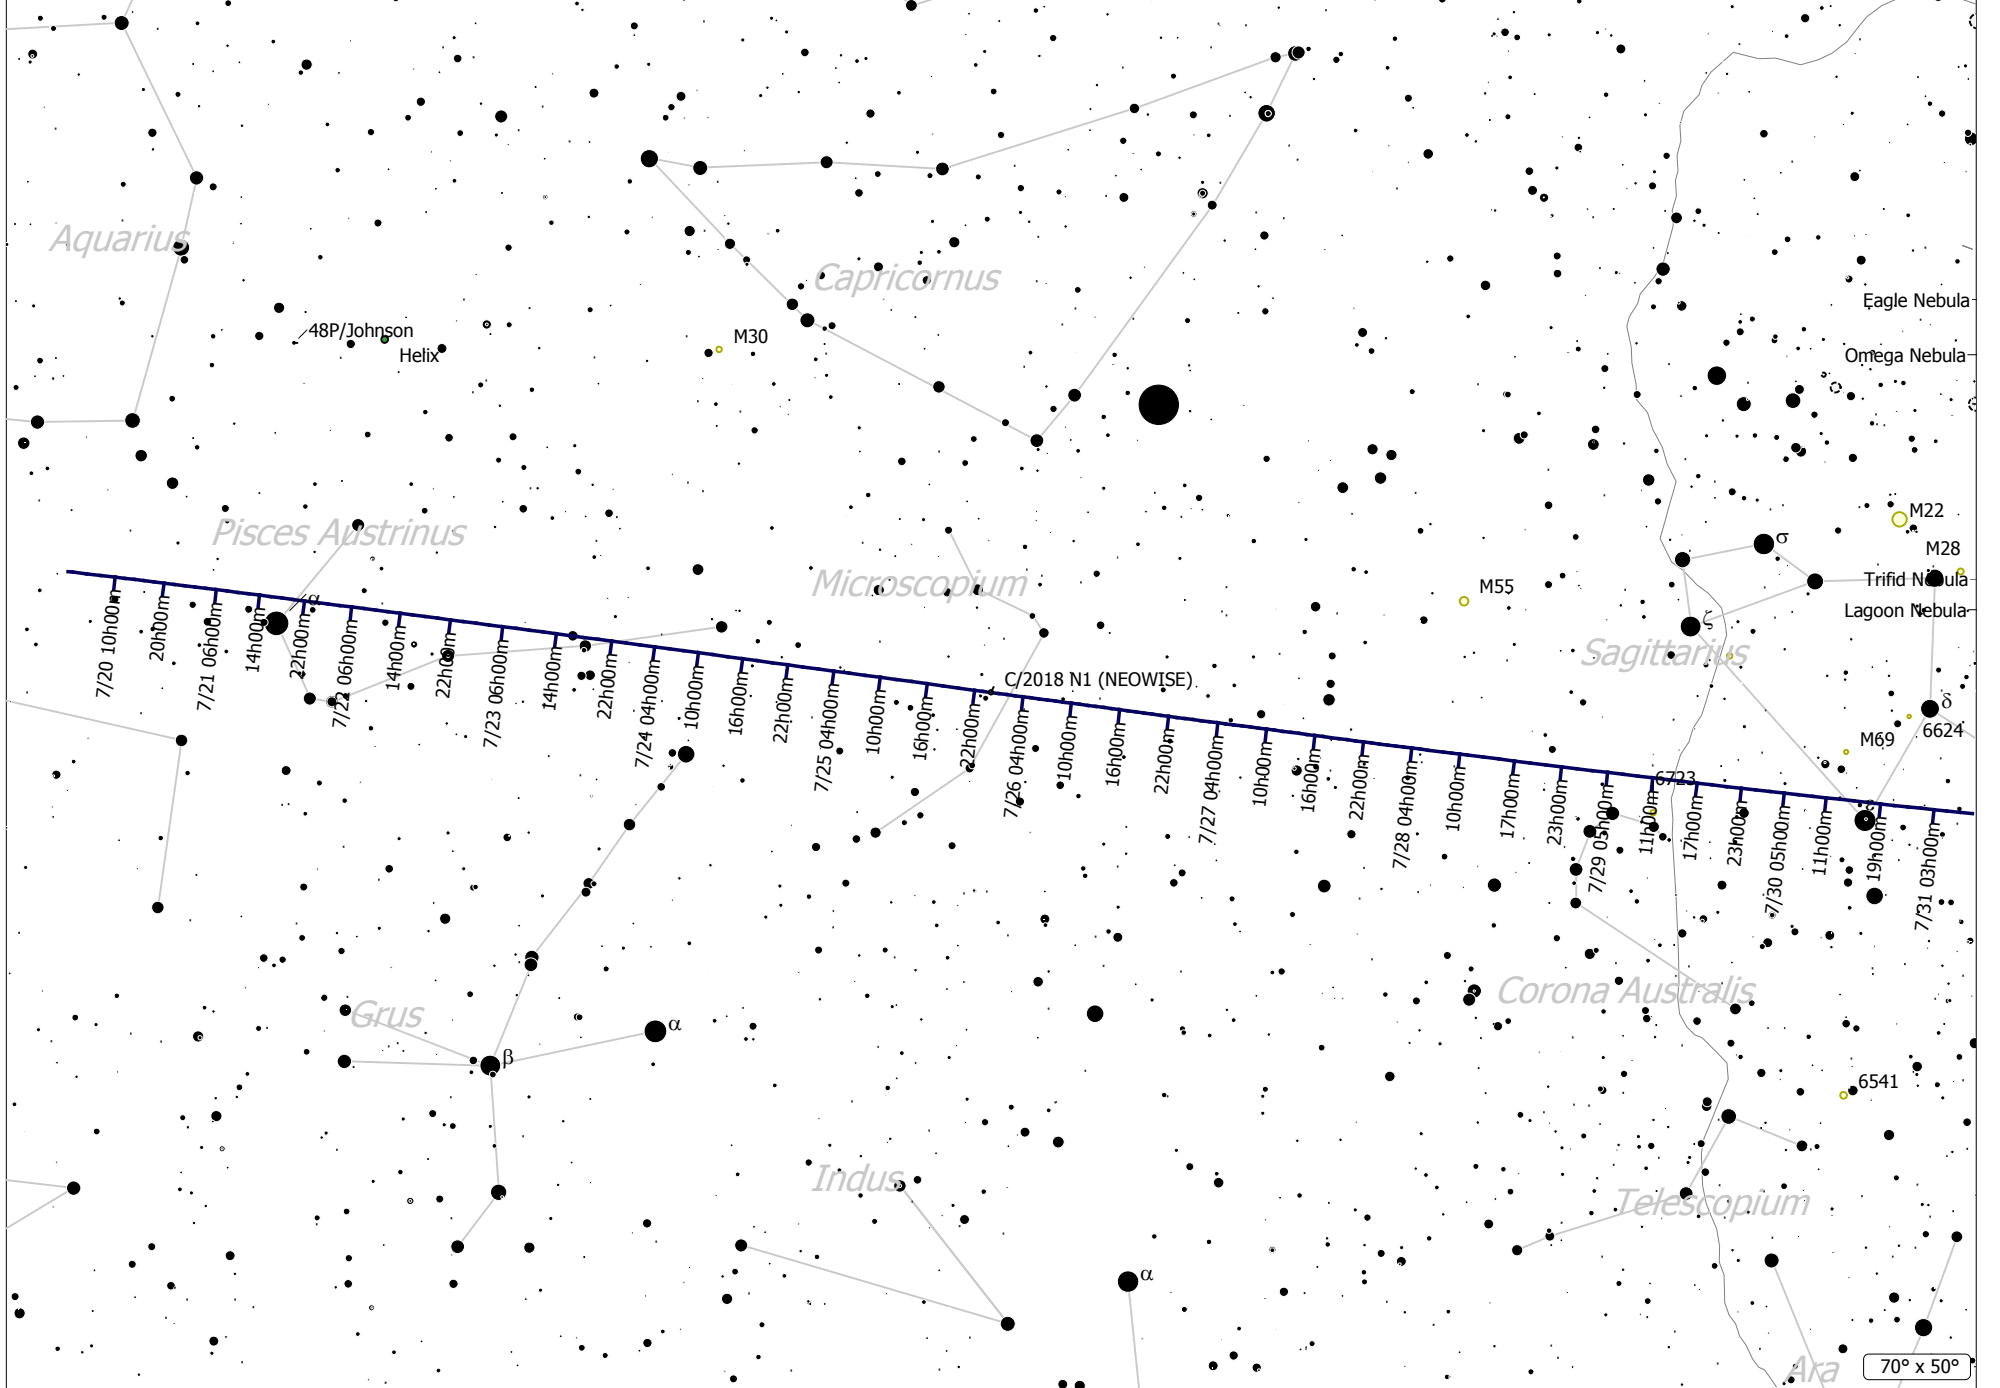

C/2018 N1 (NEOWISE) (Comet) Distance: 0.6 AU  
 Magnitude: 10.80 Coma Diameter: 5.2' SBR: 23.0 Mag/arcsec<sup>2</sup> Earth

47° x 33°

C/2018 N1 (NEOWISE) (Comet)  
 Magnitude: 9.34 Coma Diameter: 9.7' SBr: 22.9

Mag/arcsec<sup>2</sup> Earth Distance: 0.3 AU

70° x 50°